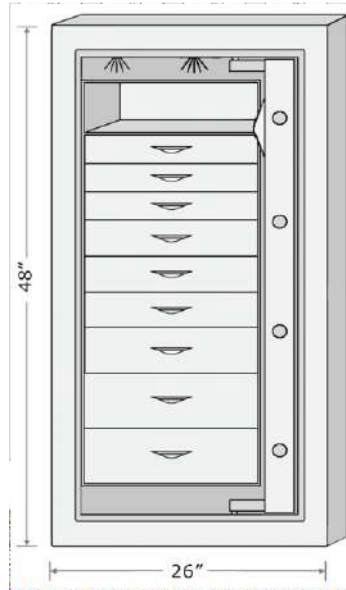

Simply contact us and our experts will assist you every step of the way.

STANDARD SIZES

COSMOPOLITAN I

COSMOPOLITAN I-36
SIZE: 36"h x 26"w x 24"d
WEIGHT: 550 lbs.

COSMOPOLITAN I-48
SIZE: 48"h x 26"w x 24"d
WEIGHT: 750 lbs.