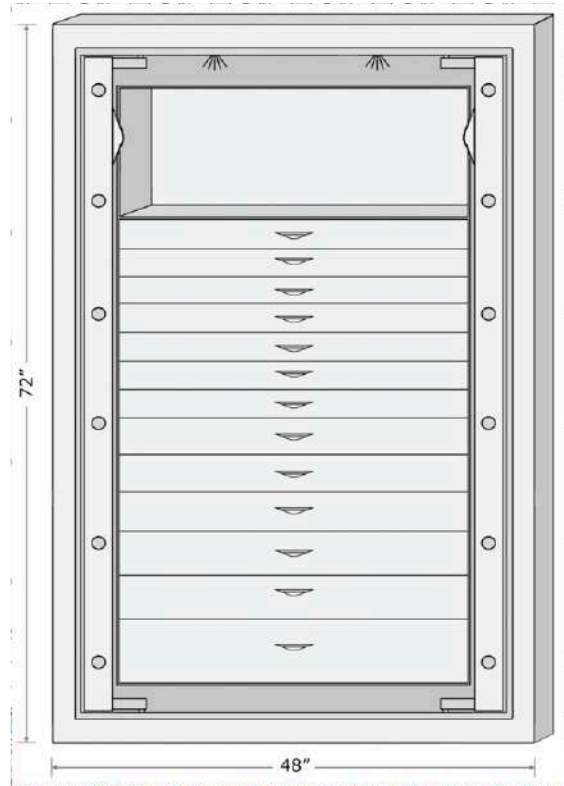

Simply contact us and our experts will assist you every step of the way.

STANDARD SIZES

COSMOPOLITAN I

COSMOPOLITAN I-36
SIZE: 36"h x 26"w x 24"d
WEIGHT: 550 lbs.

COSMOPOLITAN I-48
SIZE: 48"h x 26"w x 24"d
WEIGHT: 750 lbs.

COSMOPOLITAN I-60
SIZE: 60"h x 26"w x 24"d
WEIGHT: 950 lbs.

TOP VIEW

JEWELRY TRAY SIZE:
14.5"w x 14.0"d

The **COSMOPOLITAN** is a bespoke safe; we build and finish each one individually to meet your unique needs.

To make it easier for your architect or designer to fit your safe into their plans, we can provide CAD drawings upon request.

COSMOPOLITAN X

COSMOPOLITAN X-60
SIZE: 60"h x 48"w x 24"d
WEIGHT: 1600 lbs.

COSMOPOLITAN X-72
SIZE: 72"h x 48"w x 24"d
WEIGHT: 1800 lbs.

TOP VIEW

JEWELRY TRAY SIZE:
33.0"w x 14.0"d

While the safe interiors depicted are the typical layouts, we will work with you to custom design the interior to accommodate your personal collection. Our safe interiors can be outfitted with automated watch winders.