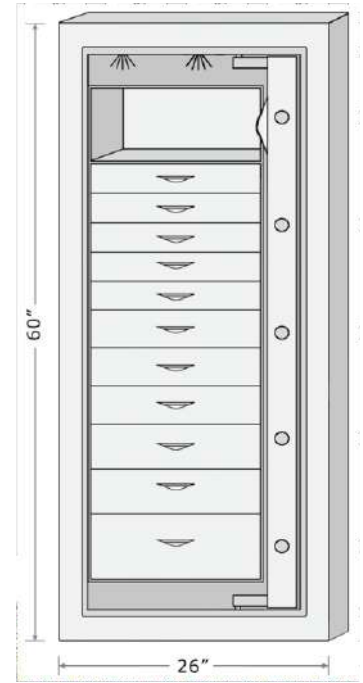

Simply contact us and our experts will assist you every step of the way.

STANDARD SIZES

COSMOPOLITAN I

COSMOPOLITAN I-36
SIZE: 36"h x 26"w x 24"d
WEIGHT: 550 lbs.

COSMOPOLITAN I-48
SIZE: 48"h x 26"w x 24"d
WEIGHT: 750 lbs.

COSMOPOLITAN I-60
SIZE: 60"h x 26"w x 24"d
WEIGHT: 950 lbs.

TOP VIEW

JEWELRY TRAY SIZE:
14.5"w x 14.0"d

The **COSMOPOLITAN** is a bespoke safe; we build and finish each one individually to meet your unique needs.

To make it easier for your architect or designer to fit your safe into their plans, we can provide CAD drawings upon request.

COSMOPOLITAN X

COSMOPOLITAN X-60
SIZE: 60"h x 48"w x 24"d
WEIGHT: 1600 lbs.

COSMOPOLITAN X-72
SIZE: 72"h x 48"w x 24"d
WEIGHT: 1800 lbs.