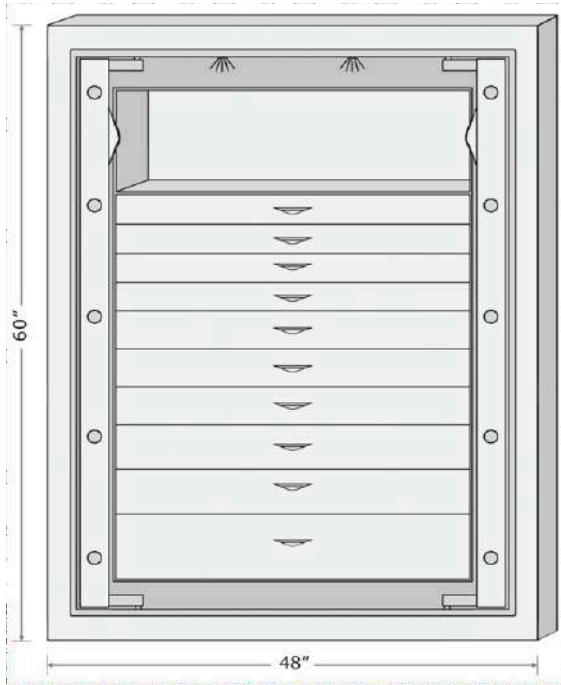

COSMOPOLITAN X

COSMOPOLITAN X-60
SIZE: 60"h x 48"w x 24"d
WEIGHT: 1600 lbs.