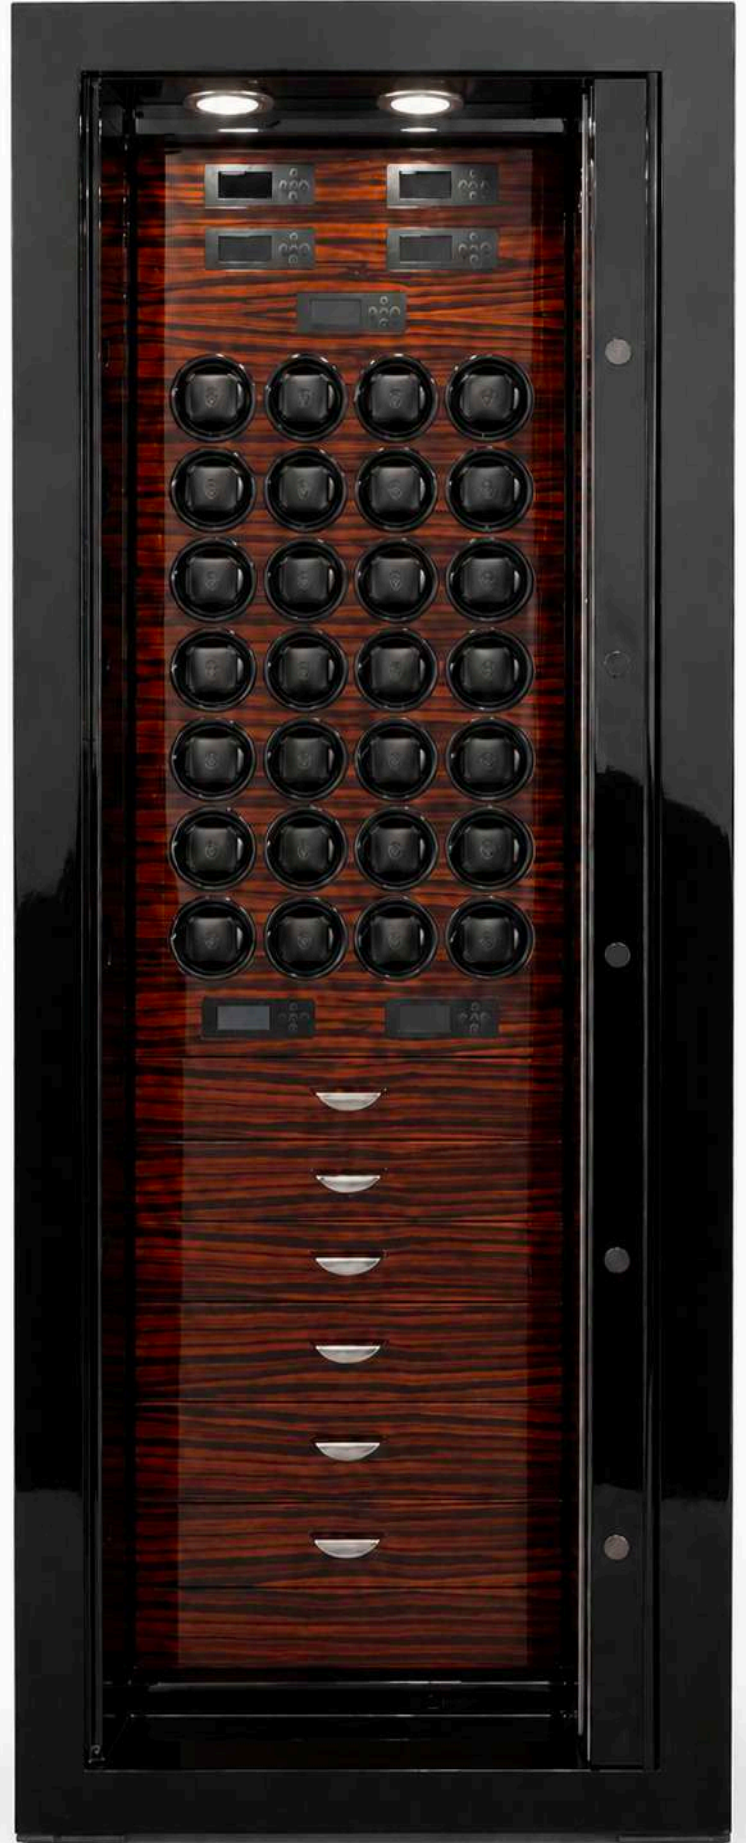

TRAUM SAFE

World's Finest Luxury Home Safes

THE
COSMOPOLITAN

*With its unique door design, the **COSMOPOLITAN** is the perfect solution for dressing rooms, corners and tight spaces.*

THE
COSMOPOLITAN I-60

COSMOPOLITAN SAFE

The heavy door of the COSMOPOLITAN SAFE swings effortlessly into the safe body, making this innovative model the perfect solution for smaller spaces. You will be comfortable getting dressed and putting on jewelry without a bulky door in your way.

An interior designer's dream, the COSMOPOLITAN can easily be fit inside cabinetry and tight niches because of its compact footprint and convenient design. We can even engineer and manufacture this safe in custom sizes to tailor fit your space.

The COSMOPOLITAN features an intuitive electronic locking system that makes accessing your jewelry and watches simple. Naturally, the safe can be bolted down and comes wired for connection to your home alarm system for added protection.