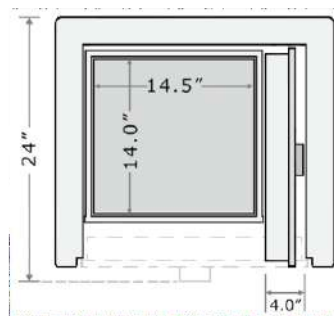

Simply contact us and our experts will assist you every step of the way.

STANDARD SIZES

COSMOPOLITAN I

COSMOPOLITAN I-36
SIZE: 36"h x 26"w x 24"d
WEIGHT: 550 lbs.

COSMOPOLITAN I-48
SIZE: 48"h x 26"w x 24"d
WEIGHT: 750 lbs.

COSMOPOLITAN I-60
SIZE: 60"h x 26"w x 24"d
WEIGHT: 950 lbs.

TOP VIEW

JEWELRY TRAY SIZE:
14.5"w x 14.0"d

The **COSMOPOLITAN** is a bespoke safe; we build and finish each one individually to meet your unique needs.

To make it easier for your architect or designer to fit your safe into their plans, we can provide CAD drawings upon request.

COSMOPOLITAN X

COSMOPOLITAN X-60
SIZE: 60"h x 48"w x 24"d
WEIGHT: 1600 lbs.

COSMOPOLITAN X-72
SIZE: 72"h x 48"w x 24"d
WEIGHT: 1800 lbs.