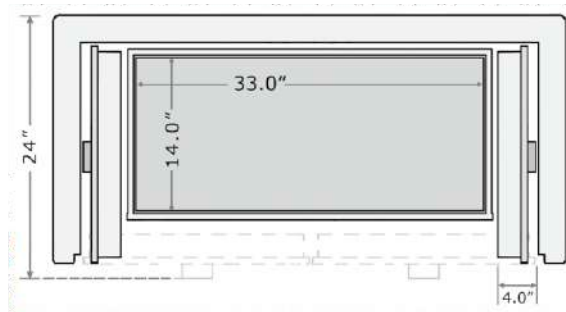

Simply contact us and our experts will assist you every step of the way.

STANDARD SIZES

COSMOPOLITAN I

COSMOPOLITAN I-36
SIZE: 36"h x 26"w x 24"d
WEIGHT: 550 lbs.

COSMOPOLITAN I-48
SIZE: 48"h x 26"w x 24"d
WEIGHT: 750 lbs.

COSMOPOLITAN I-60
SIZE: 60"h x 26"w x 24"d
WEIGHT: 950 lbs.

TOP VIEW

JEWELRY TRAY SIZE:
14.5"w x 14.0"d

The **COSMOPOLITAN** is a bespoke safe; we build and finish each one individually to meet your unique needs.

To make it easier for your architect or designer to fit your safe into their plans, we can provide CAD drawings upon request.

COSMOPOLITAN X

COSMOPOLITAN X-60
SIZE: 60"h x 48"w x 24"d
WEIGHT: 1600 lbs.

COSMOPOLITAN X-72
SIZE: 72"h x 48"w x 24"d
WEIGHT: 1800 lbs.

TOP VIEW

JEWELRY TRAY SIZE:
33.0"w x 14.0"d

While the safe interiors depicted are the typical layouts, we will work with you to custom design the interior to accommodate your personal collection. Our safe interiors can be outfitted with automated watch winders.