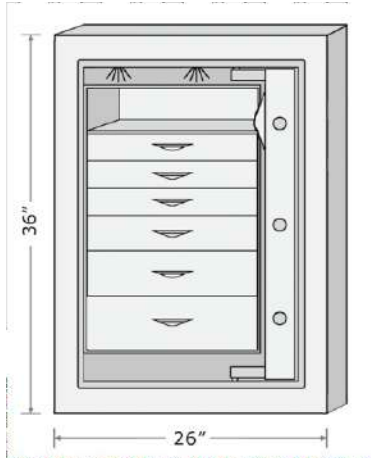

Simply contact us and our experts will assist you every step of the way.

STANDARD SIZES

COSMOPOLITAN I

COSMOPOLITAN I-36
SIZE: 36"h x 26"w x 24"d
WEIGHT: 550 lbs.

COSMOPOLITAN I-48
SIZE: 48"h x 26"w x 24"d
WEIGHT: 750 lbs.