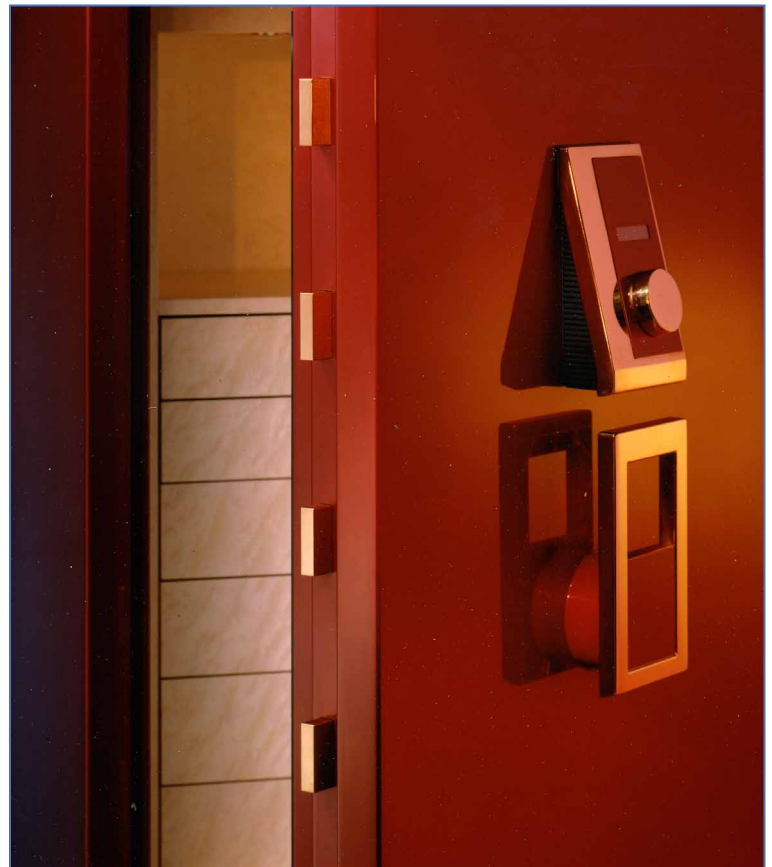

From the leading manufacturers of bank safes and vaults in Switzerland comes our most exclusive safe. Large-scale basic research, including the testing of new materials and the use of the latest technology, has led to a patented product whose security level is unique. The HEIRLOOM is approved for bank use in Switzerland and major Swiss banks use this system in their safes and vaults.

The walls of the HEIRLOOM are considered practically invincible, as they are built with an intelligent, multilayer armoring called Relastan. Just three and a half inches of Relastan provides greater defense than conventional bank vault construction.

The HEIRLOOM features a patented, dual electronic locking system. This interactive lock offers the highest possible security, yet is simple to operate. It integrates a smart connection to your home alarm system with many features.

The HEIRLOOM is also our most luxurious safe. From the vibrant lacquers, to the finest handcrafted woods, to soft, pliable leathers, we spare no effort to make this beautiful safe just perfect for you. With its clean lines, the HEIRLOOM fits seamlessly into both traditional and modern homes.

With custom designed inserts for jewelry, winders for watches, and special compartments for documents, the HEIRLOOM has it all.

Contact us and our experts will assist you every step of the way.