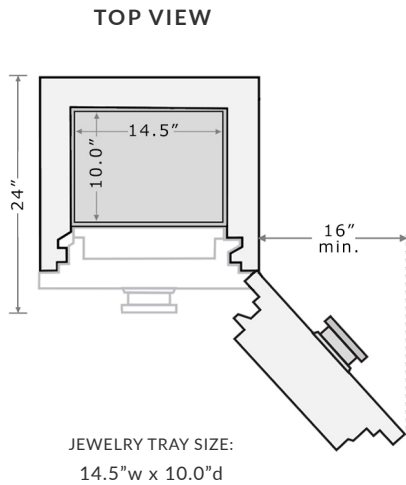

HEIRLOOM I

HEIRLOOM I-60

SIZE: 60"h x 23"w x 24"d

WEIGHT: 1500 lbs.

The HEIRLOOM is a bespoke safe; we build and finish each one individually to meet your unique needs.

The safe sizes depicted on these two pages are our standard offerings, but we can accommodate custom sizes as needed.

HEIRLOOM II-50
 SIZE: 50" h x 28" w x 29" d
 WEIGHT: 1650 lbs.

HEIRLOOM II-60
 SIZE: 60" h x 28" w x 29" d
 WEIGHT: 2050 lbs.

HEIRLOOM II-63
 SIZE: 63" h x 28" w x 29" d
 WEIGHT: 2500 lbs.

NEW YORK SHOWROOM
809 Madison Avenue, New York, NY 10065
(212) 452-2565 | sales@traumsafe.com