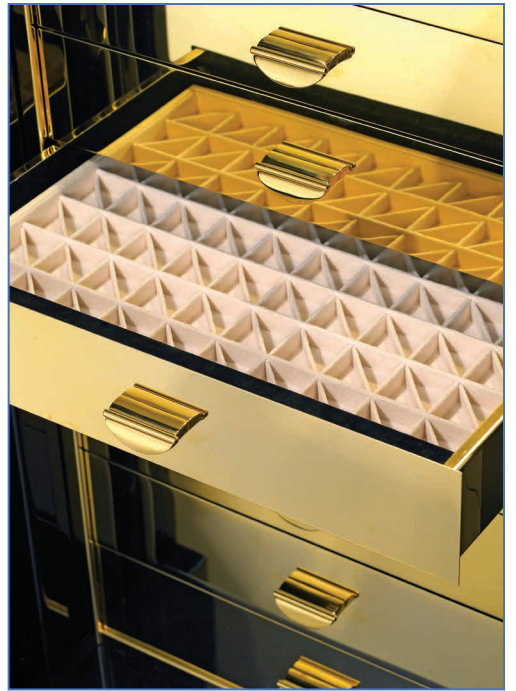

TRAUM SAFE
World's Finest Luxury Home Safes

THE
HEIRLOOM

The HEIRLOOM is the most luxurious Swiss bank vault built exclusively for your home and jewelry collection.

HEIRLOOM SAFE

With the HEIRLOOM SAFE you have the finest Swiss bank vault in your home. For significant assets, we highly recommend this extraordinary safe.

The walls of the HEIRLOOM are considered practically invincible, as they are built with an intelligent, multilayer armoring called Relastan. Just three and a half inches of Relastan provides greater defense than conventional bank vault construction.