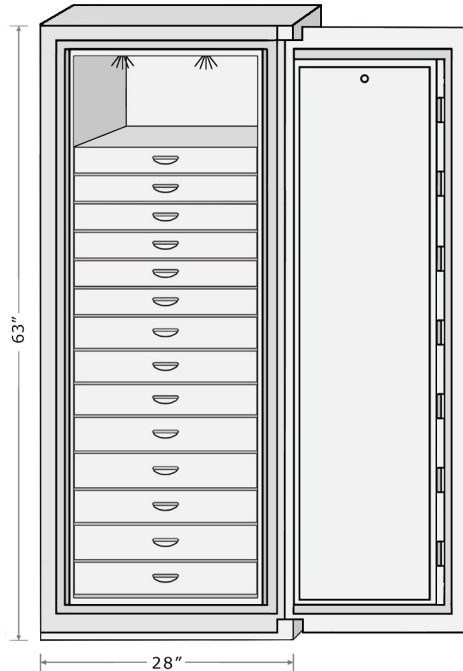

HEIRLOOM I

HEIRLOOM I-60

SIZE: 60"h x 23"w x 24"d

WEIGHT: 1500 lbs.

The HEIRLOOM is a bespoke safe; we build and finish each one individually to meet your unique needs.

The safe sizes depicted on these two pages are our standard offerings, but we can accommodate custom sizes as needed.

For added security, your safe can be bolted down and connected to your home alarm system.

We offer in-home consultations to measure your space and to find the perfect location for your safe.

HEIRLOOM II

HEIRLOOM II-50
 SIZE: 50" h x 28" w x 29" d
 WEIGHT: 1650 lbs.

HEIRLOOM II-60
 SIZE: 60" h x 28" w x 29" d
 WEIGHT: 2050 lbs.

HEIRLOOM II-63
 SIZE: 63" h x 28" w x 29" d
 WEIGHT: 2500 lbs.

NEW YORK SHOWROOM
809 Madison Avenue, New York, NY 10065
(212) 452-2565 | sales@traumsafe.com