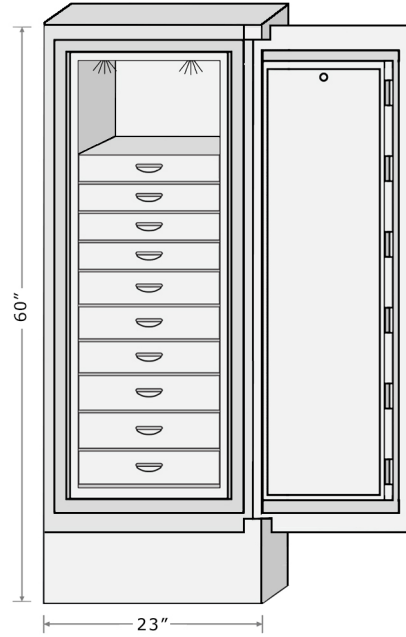

HEIRLOOM I

HEIRLOOM I-60

SIZE: 60"h x 23"w x 24"d

WEIGHT: 1500 lbs.

The HEIRLOOM is a bespoke safe; we build and finish each one individually to meet your unique needs.

The safe sizes depicted on these two pages are our standard offerings, but we can accommodate custom sizes as needed.