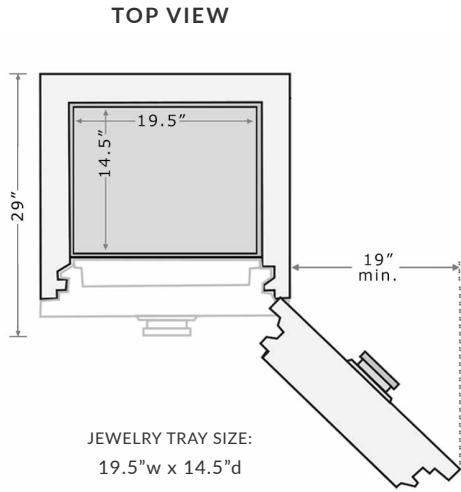

HEIRLOOM I

HEIRLOOM I-60

SIZE: 60"h x 23"w x 24"d

WEIGHT: 1500 lbs.

The HEIRLOOM is a bespoke safe; we build and finish each one individually to meet your unique needs.

The safe sizes depicted on these two pages are our standard offerings, but we can accommodate custom sizes as needed.

Please note that custom sizes may have longer lead times. Any of our safes can be ordered with a left hinge.

To make it easier for your architect or designer to fit your safe into their plans, we can provide CAD drawings upon request.

HEIRLOOM II-50
 SIZE: 50" h x 28" w x 29" d
 WEIGHT: 1650 lbs.

HEIRLOOM II-60
 SIZE: 60" h x 28" w x 29" d
 WEIGHT: 2050 lbs.

HEIRLOOM II-63
 SIZE: 63" h x 28" w x 29" d
 WEIGHT: 2500 lbs.

NEW YORK SHOWROOM
809 Madison Avenue, New York, NY 10065
(212) 452-2565 | sales@traumsafe.com