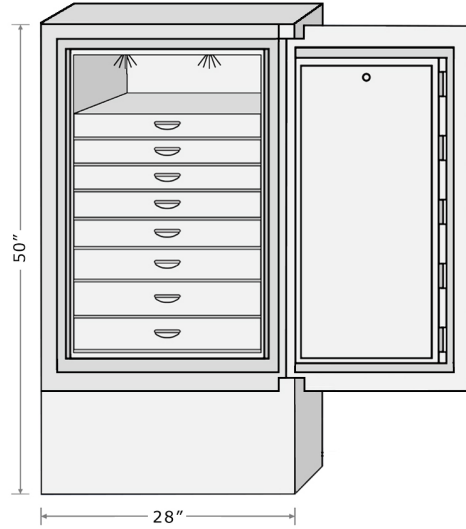

HEIRLOOM II

HEIRLOOM II-50
SIZE: 50" h x 28" w x 29" d
WEIGHT: 1650 lbs.