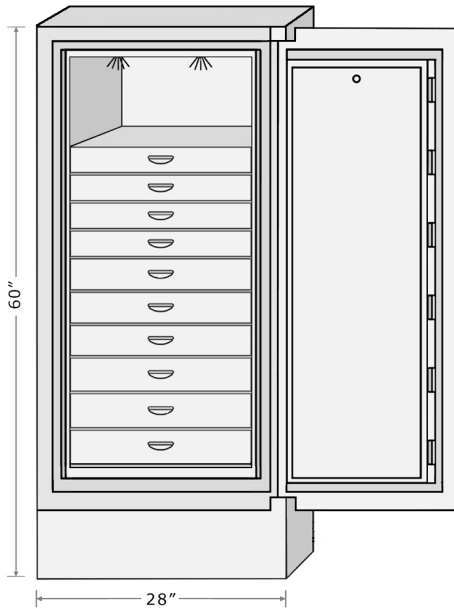

HEIRLOOM I

HEIRLOOM I-60

SIZE: 60"h x 23"w x 24"d

WEIGHT: 1500 lbs.

The HEIRLOOM is a bespoke safe; we build and finish each one individually to meet your unique needs.

The safe sizes depicted on these two pages are our standard offerings, but we can accommodate custom sizes as needed.

HEIRLOOM II-50
 SIZE: 50" h x 28" w x 29" d
 WEIGHT: 1650 lbs.

HEIRLOOM II-60
 SIZE: 60" h x 28" w x 29" d
 WEIGHT: 2050 lbs.

HEIRLOOM II-63
 SIZE: 63" h x 28" w x 29" d
 WEIGHT: 2500 lbs.

NEW YORK SHOWROOM
809 Madison Avenue, New York, NY 10065
(212) 452-2565 | sales@traumsafe.com